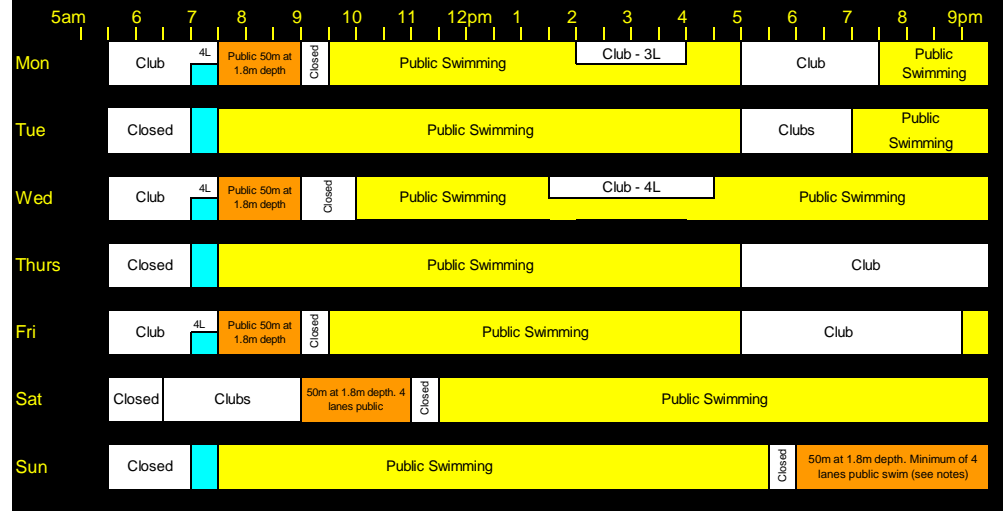

SPORTSPARK SWIMMING POOL PROGRAMME

25m Deep Pool (1.8m)

SPORTSPARK SWIMMING POOL PROGRAMME

25m Shallow Pool (1.2 or 1.35m)