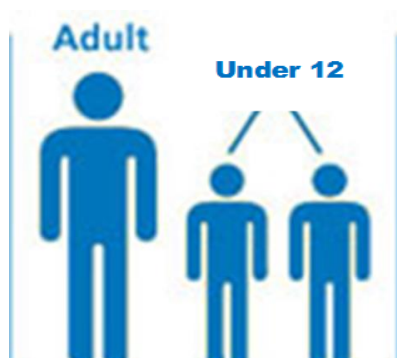

# CHILD SUPERVISION RATIOS

SP

Sportspark

## THE SPORTSPARK POLICY IS...

Persons who appear to be intoxicated by alcohol or drugs or who are not well enough to enter the water must be refused admission.

**As a minimum Children under the age of 12 years must be accompanied in the water by a parent or adult aged 16 years of age.**

- **1 Adult (as specified above) to every 2 children under 12 years**
- **As a minimum children aged 12 and above may swim unaccompanied.**

Weak/non-swimmers should be restricted to areas of the pool with water depth less than 1.5m.

The Admission Policy is on display in key areas at Reception and entrance to poolside and the Pool Timetable.

These ratios will remain unchanged during fun sessions.

This policy is also detailed within the Access & Equity Procedure.